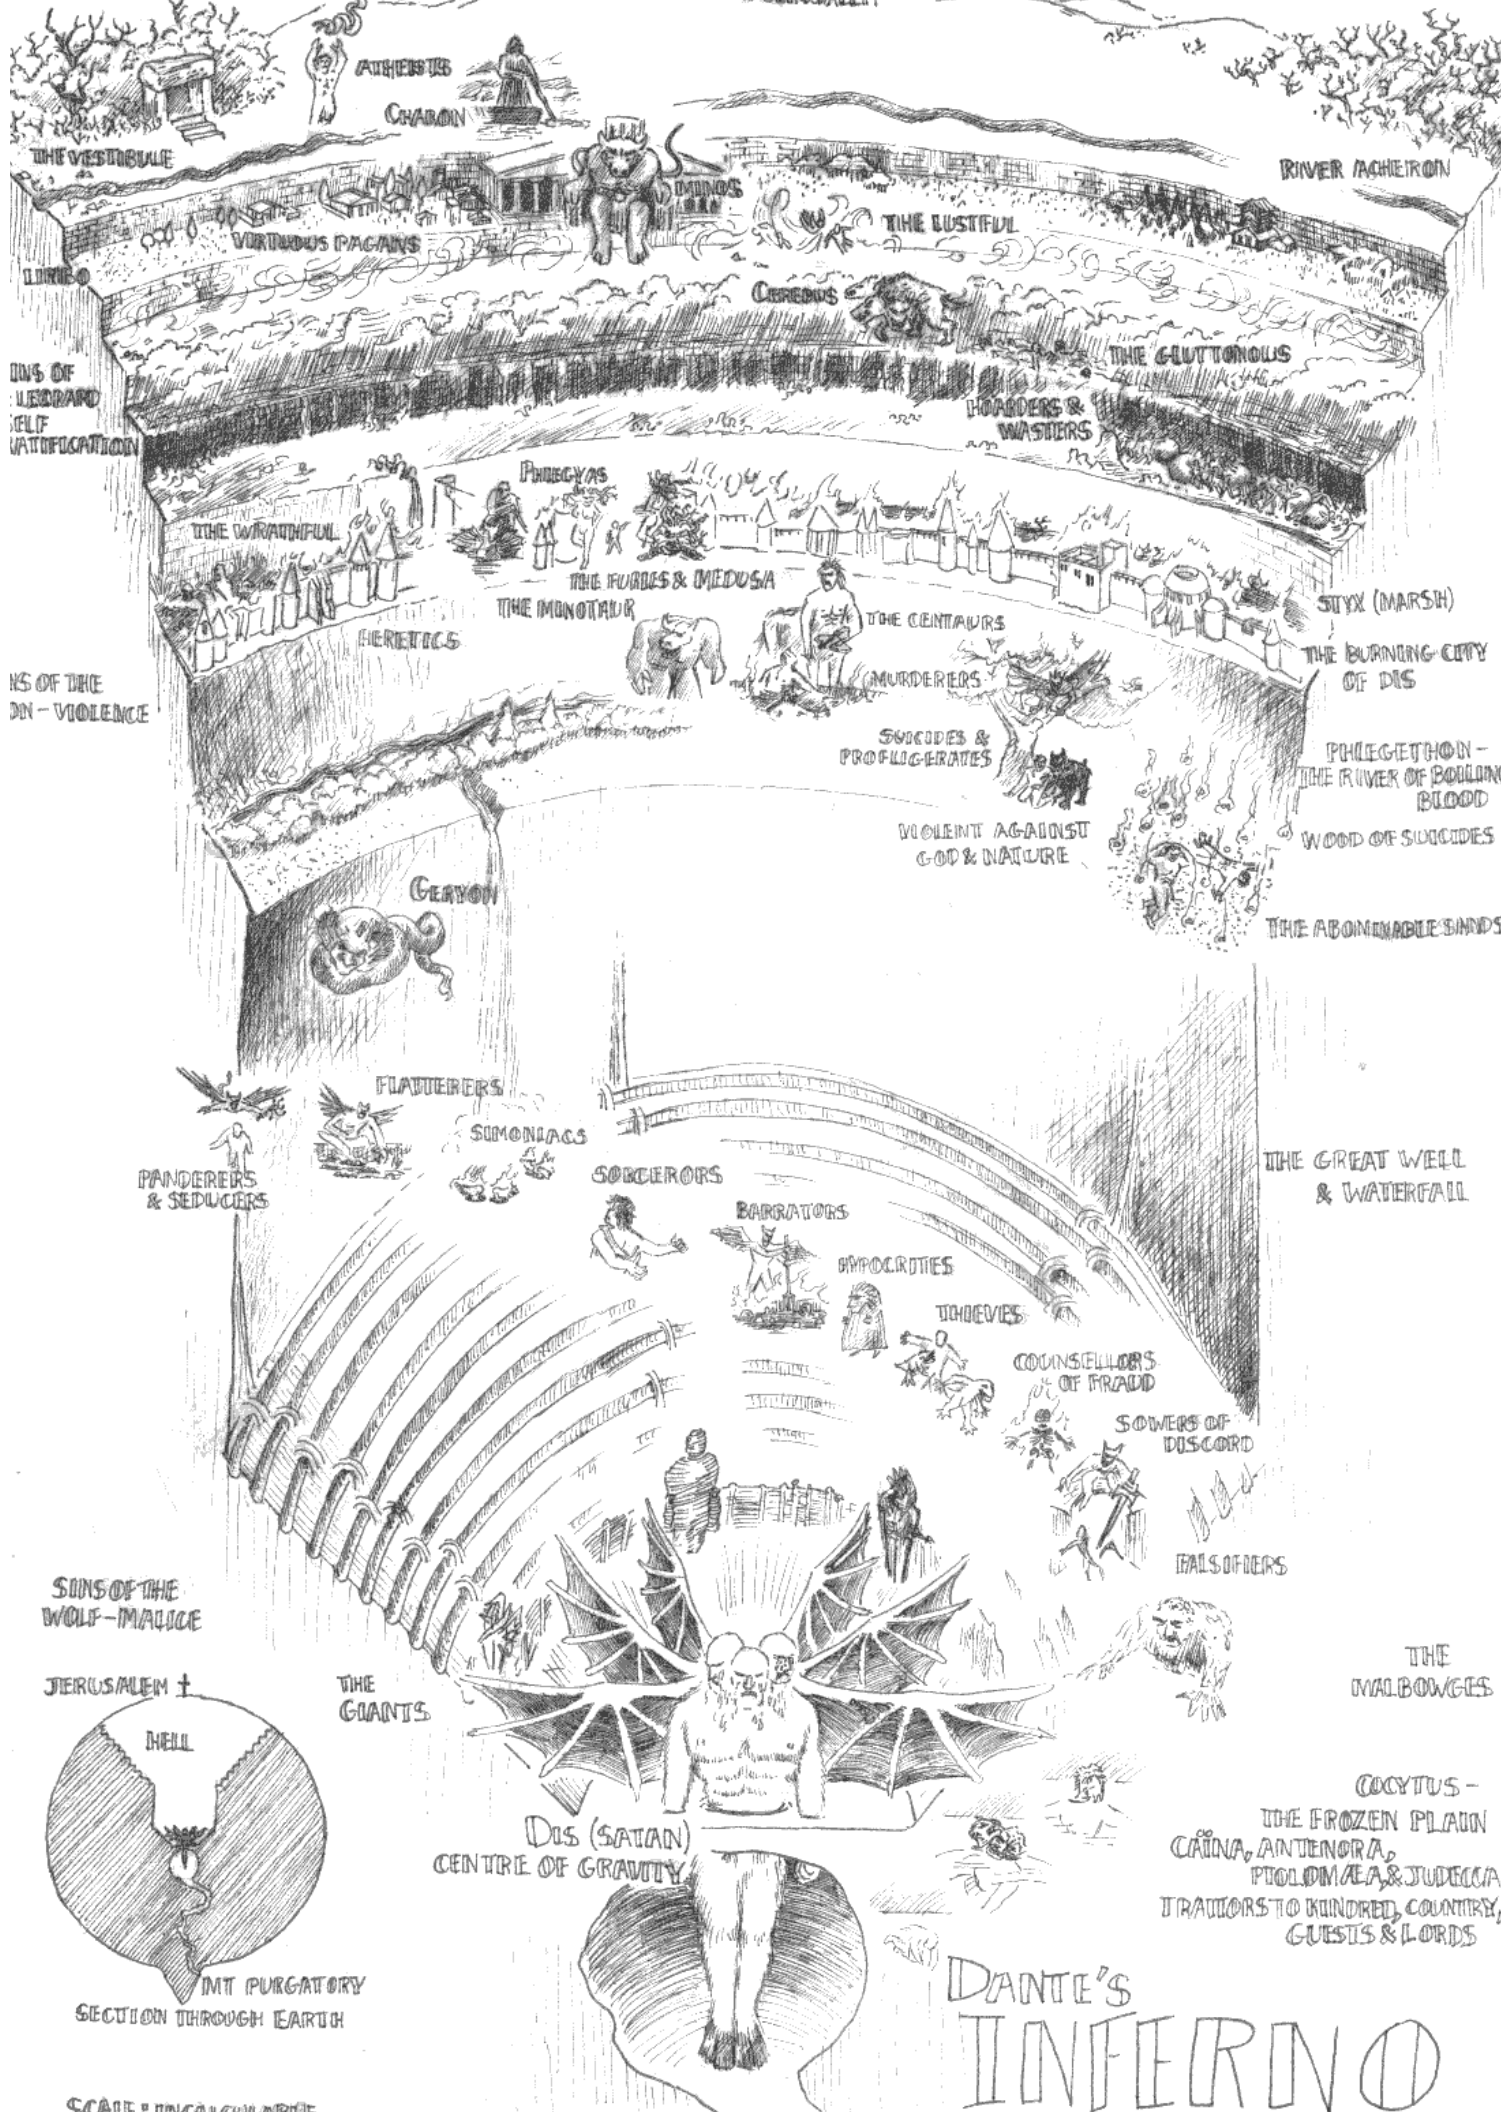

ARK FOREST  
& HELL'S GATE

JERUSALEM

WAYS OF  
LEOPARD  
SELF  
VATIFICATION

WAYS OF THE  
DON - VIOLENCE

SIN OF THE  
WOLF - MALICE

JERUSALEM †

MOUNT PURGATORY  
SECTION THROUGH EARTH

SCALE 1:100000000

# DANTE'S INFERNO